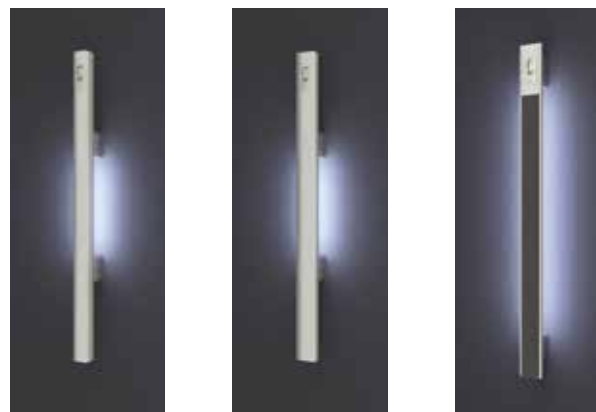

Green pine FS

Golden oak FS

OUTER HANDLES

Even the most basic model of stainless steel handle will emphasize the elegant look of your door. Show that you are a perfectionist and love perfection by choosing a rectangular shape. All handles are made of high quality stainless steel of various lengths and each can be customized to your needs by installing discrete LED lighting and a fingerprint reader. Have you already chosen yours?

LED-LIGHTING

By choosing the LED lighting in the handle, a discreetly lit entrance will be waiting for you when you get home.

FINGERPRINT READER FRONT OR REAR

When selecting a fingerprint reader, it can be placed in the handle in a visible place, or in a discreet place behind the handle.