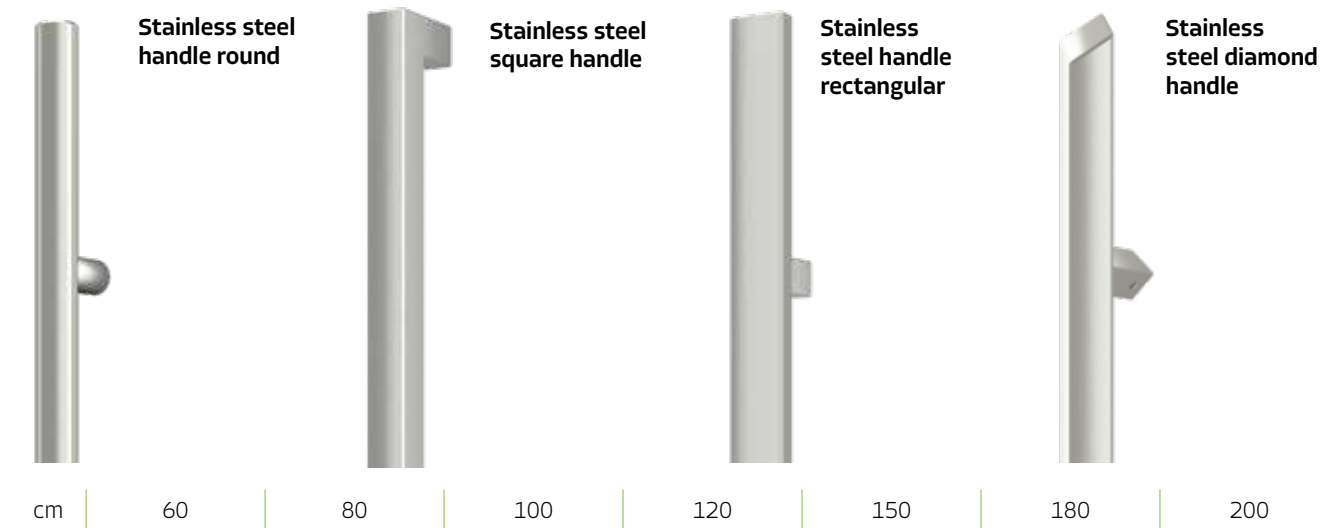

Green pine FS

Golden oak FS

OUTER HANDLES

Even the most basic model of stainless steel handle will emphasize the elegant look of your door. Show that you are a perfectionist and love perfection by choosing a rectangular shape. All handles are made of high quality stainless steel of various lengths and each can be customized to your needs by installing discrete LED lighting and a fingerprint reader. Have you already chosen yours?