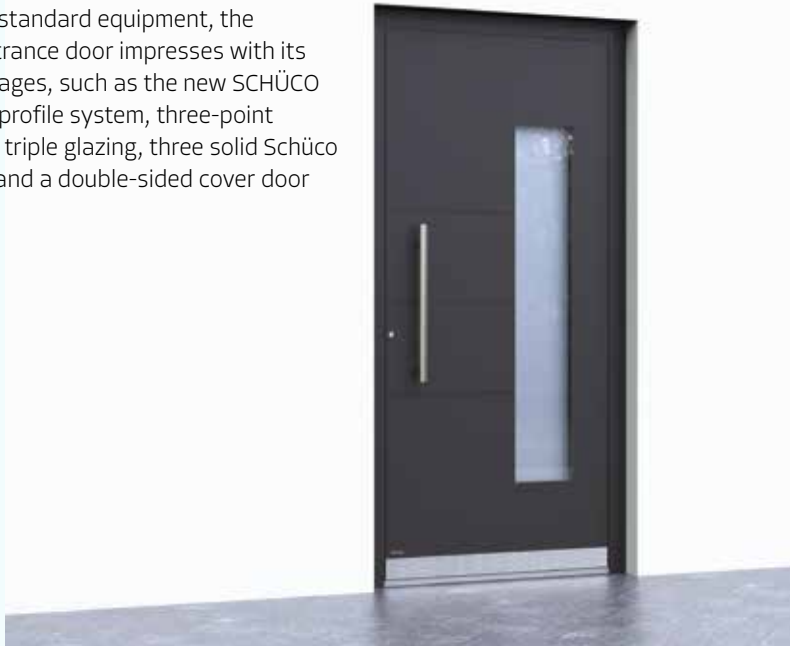

STANDARD EQUIPMENT

Already with standard equipment, the aluminum entrance door impresses with its many advantages, such as the new SCHÜCO SMART 75 SI profile system, three-point security lock, triple glazing, three solid Schüco door frames and a double-sided cover door leaf.