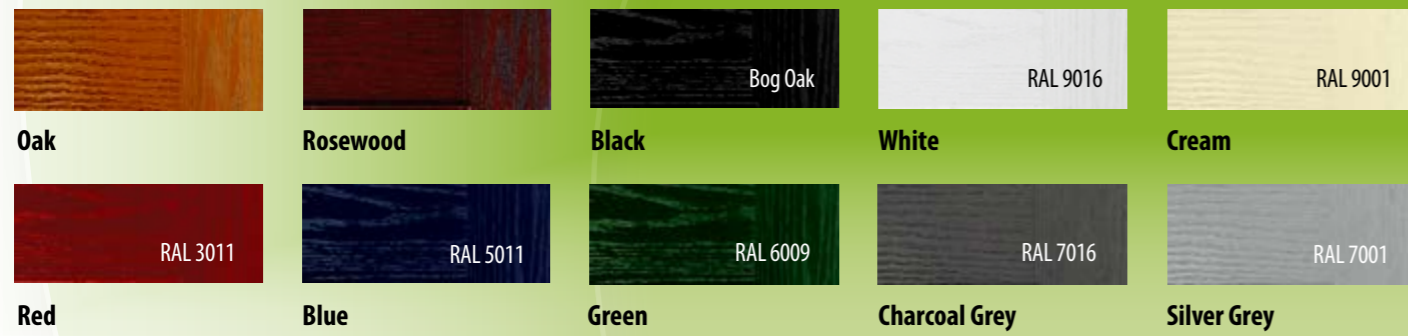

RAL Personalise your door to a RAL colour of your choice, from traditional Chartwell Green to modern Signal Violet or bold Traffic Yellow. All RAL coloured doors shown in this brochure are for illustration purposes only. Please refer to our RAL colour chart when choosing a RAL colour.