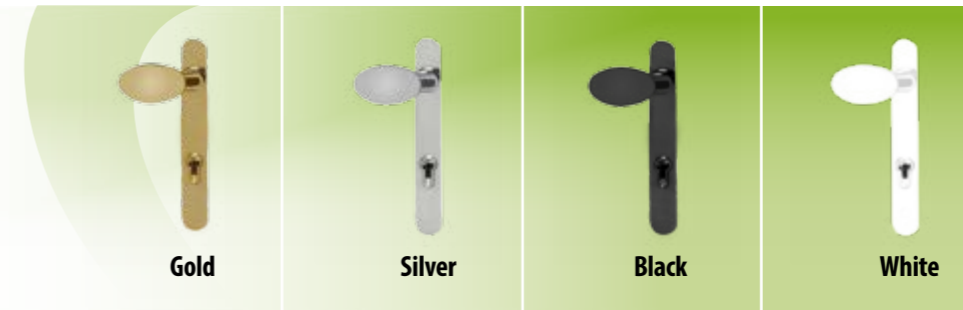

GLASS STYLES AND OPTIONS

ACCESSORIES

DOOR HANDLES

THUMB-TURN CYLINDER

Fitted to the inside of the door; thumb mechanism engages lock.

ACCESSORIES

LEVER/PAD HANDLES

The pull pad is fitted to the outside of the door and locks automatically when the door is closed; access can only be gained using the door key.

LETTERBOXES

URN DOOR KNOCKER available with/without peephole

SCROLL DOOR KNOCKER

LION DOOR KNOCKER

DOOR THRESHOLDS

BAR HANDLES

Straight (1500mm)

Long bar handle is only available on cottage style slabs. Long bar handles fitted to outside only as standard. Both sides available upon request.

DOOR HINGES

Butt Hinge - Single rebate doors; available in white, gold & silver

Flag Hinge - Double rebate doors; available in white, gold & silver

DOOR LOCKS

Thumb Turn Escutcheon

Standard Escutcheon

TECHNICAL INFORMATION